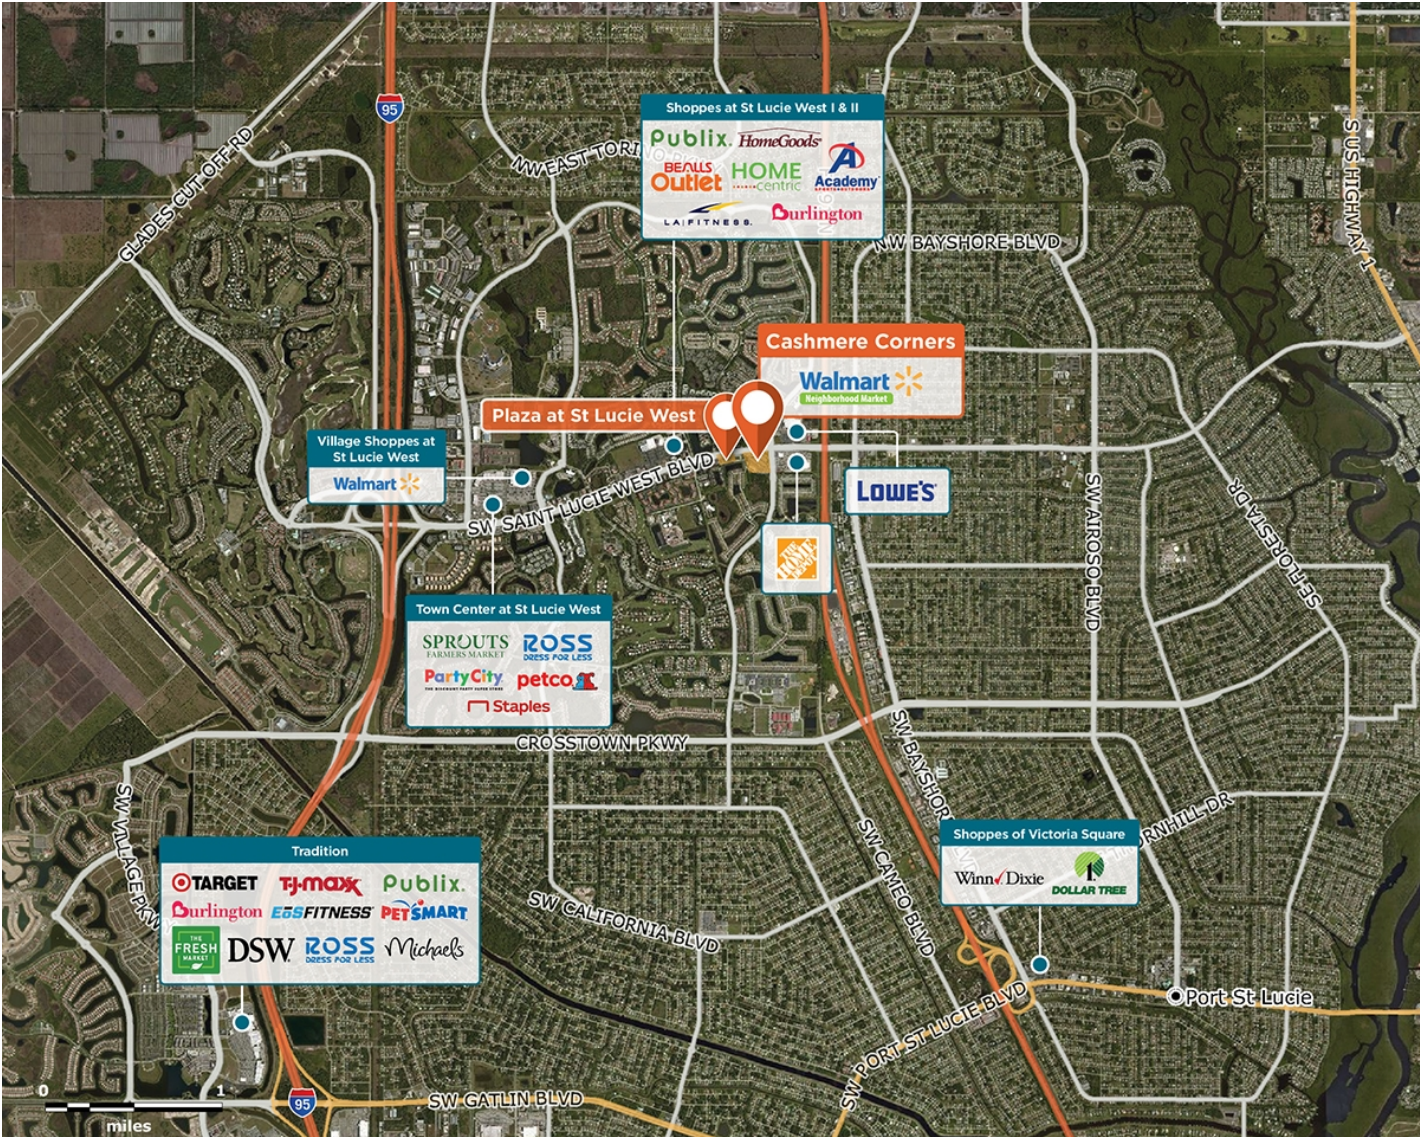

Cashmere Corners

📍 870 St. Lucie W Blvd, Port St. Lucie, FL 34986

A neighborhood center with strong daytime traffic from Memorial Medical Center and nearby offices.

Center Size: 85,708
Spaces Available: 1

Within 3 Miles

Population	79,422
Avg. Household Income	100,452
Avg. Home Value	$423,219
Annual Visits	1,951,828
Vehicles Per Day	54,374