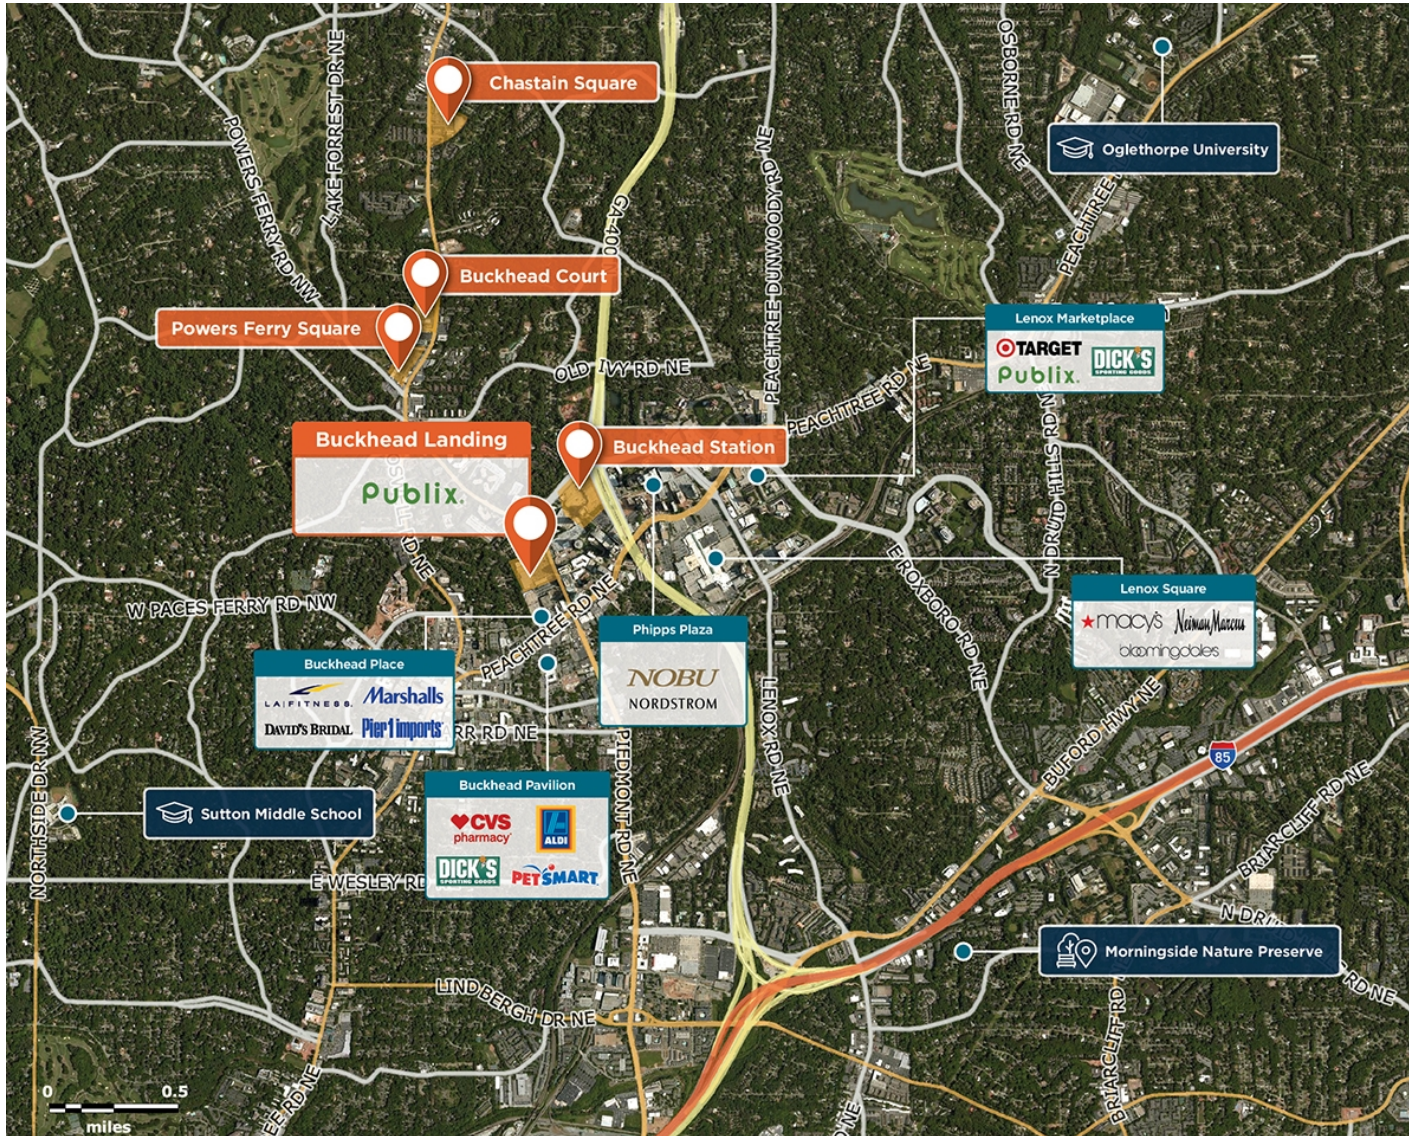

Buckhead Landing

📍 3330 Piedmont Road, Atlanta, GA 30305

In the heart of the most sought-after communities in the South, featuring a highly curated merchandising mix.

Center Size: 151,706

Spaces Available: 0

Within 3 Miles

Population	136,557
Avg. Household Income	205,363
Avg. Home Value	\$917,536
Annual Visits	518,326
Vehicles Per Day	55,798

Buckhead Landing

3330 Piedmont Road, Atlanta, GA 30305

Center Size: 151,706

SPACE	TENANT	SF
001	THE EYE GALLERY	5,000
002	RELAX THE BACK	2,680
004	THE JOINT	1,093
005	BUCKHEAD ALTERATIONS	1,258
006	MIZU MASSAGE SPA	1,944
007	SKINSPIRIT	2,224
010	JAMISON SHAW HAIRDRESSERS	4,738
011	LUSH NAILS & SPA	2,220
013	JETSET PILATES	2,829
014	HEERA FINE JEWELRY	1,800
015	HANDEL'S HOMEMADE ICE CREAM	1,975
016	PUBLIX	54,965
017	GOLF GALAXY	20,119
018	BINDERS ART SUPPLIES & FRAMES	17,905
019	CARTER'S	8,796
022A	OMAKASE TABLE	2,066
022B	URBAN WU	2,232
023B	SMOOTHIE KING	1,242
024	ALLOY PERSONAL TRAINING	1,500
025	POPOP BAGELS	1,500
026	AVIVA	2,500
027A	PIU BELLO	1,807
028	BURTONS GRILL & BAR	5,740
029	STARBUCKS	1,664