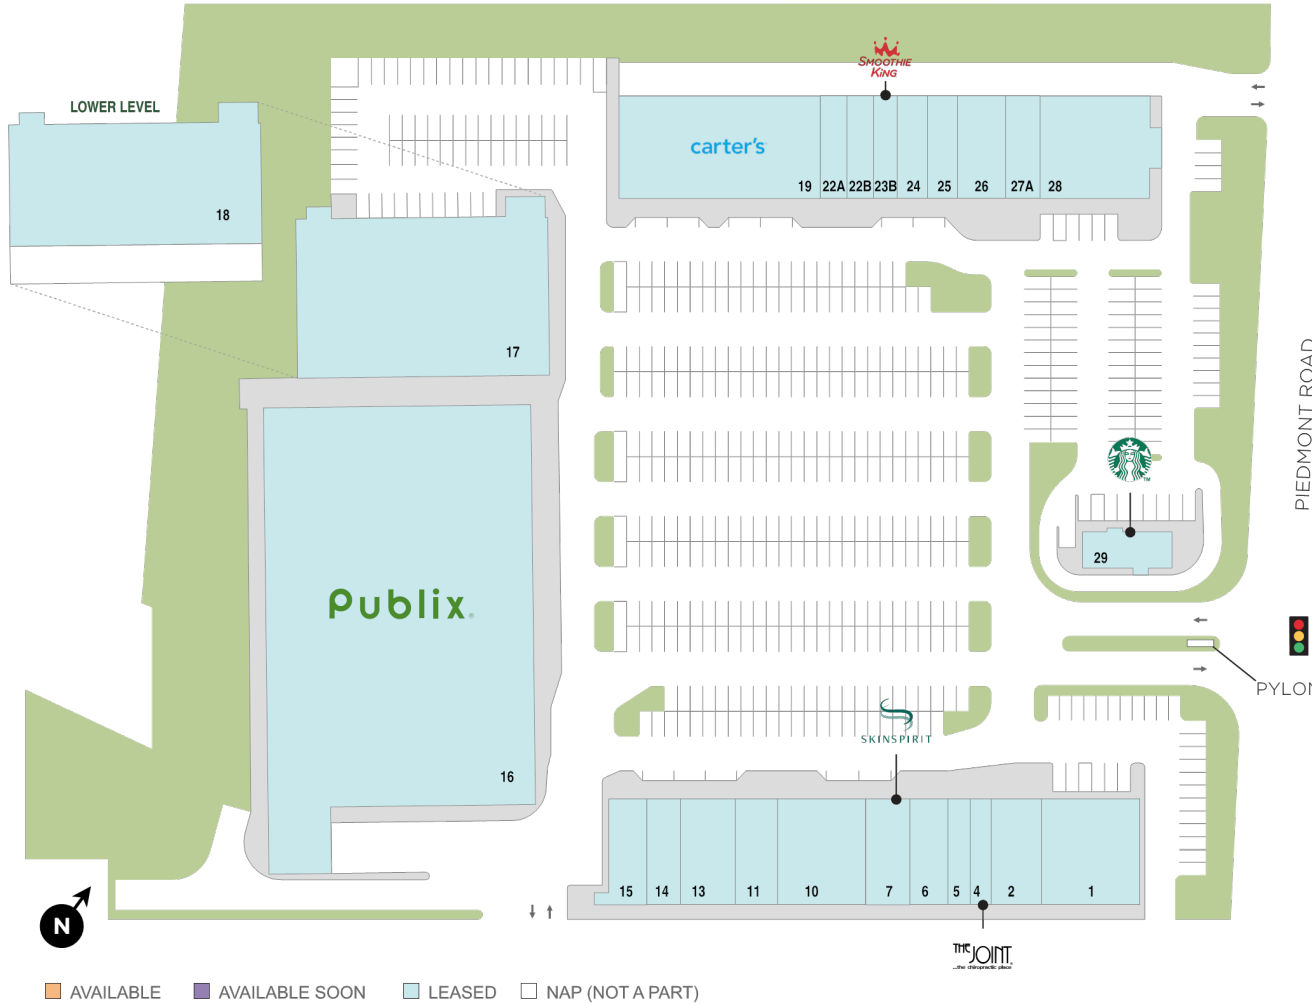

Buckhead Landing

📍 3330 Piedmont Road, Atlanta, GA 30305

In the heart of the most sought-after communities in the South, featuring a highly curated merchandising mix.

Center Size: 151,706

Spaces Available: 0

Within 3 Miles

Population	136,557
Avg. Household Income	205,363
Avg. Home Value	\$917,536
Annual Visits	518,326
Vehicles Per Day	55,798

Buckhead Landing

3330 Piedmont Road, Atlanta, GA 30305

Center Size: 151,706

SPACE	TENANT	SF
001	THE EYE GALLERY	5,000
002	RELAX THE BACK	2,680
004	THE JOINT	1,093
005	BUCKHEAD ALTERATIONS	1,258
006	MIZU MASSAGE SPA	1,944
007	SKINSPIRIT	2,224
010	JAMISON SHAW HAIRDRESSERS	4,738
011	LUSH NAILS & SPA	2,220
013	JETSET PILATES	2,829
014	HEERA FINE JEWELRY	1,800
015	HANDEL'S HOMEMADE ICE CREAM	1,975
016	PUBLIX	54,965
017	GOLF GALAXY	20,119
018	BINDERS ART SUPPLIES & FRAMES	17,905
019	CARTER'S	8,796
022A	OMAKASE TABLE	2,066
022B	URBAN WU	2,232
023B	SMOOTHIE KING	1,242
024	ALLOY PERSONAL TRAINING	1,500
025	POPOP BAGELS	1,500
026	AVIVA	2,500
027A	PIU BELLO	1,807
028	BURTONS GRILL & BAR	5,740
029	STARBUCKS	1,664