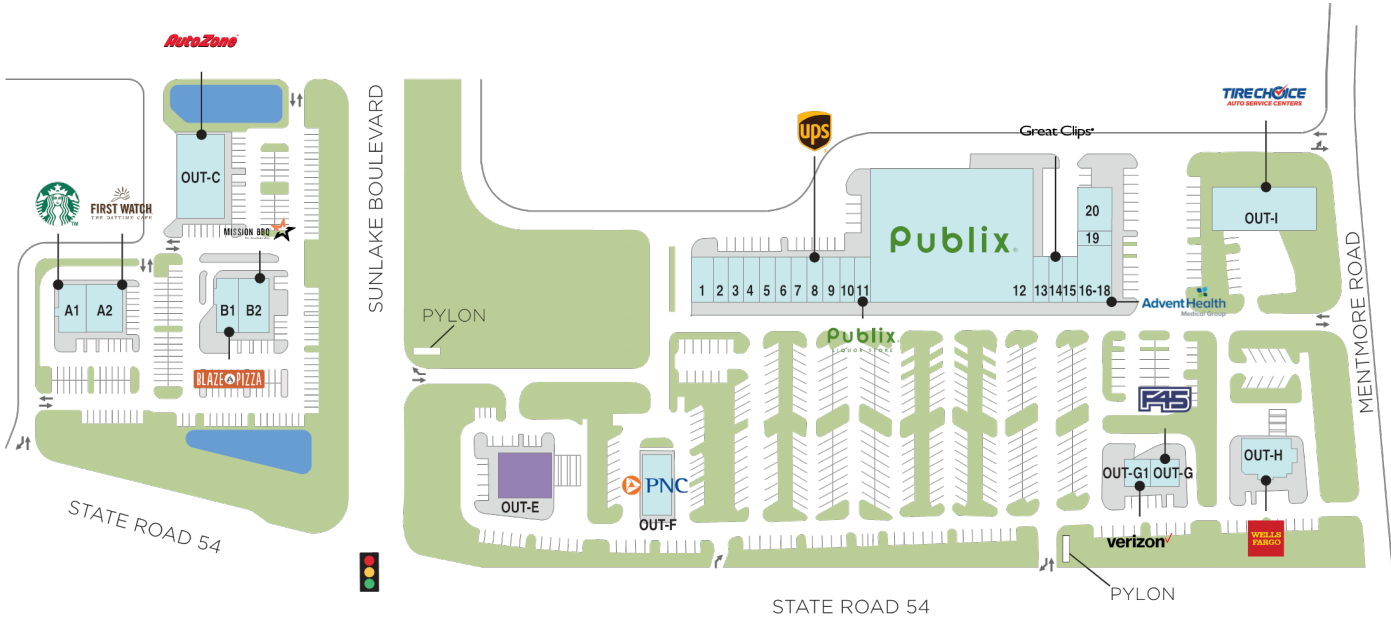

Shoppes at Sunlake Centre

📍 18911 State Road 54, Lutz, FL 33558

Center Size: 116,995

SPACE	TENANT	SF
OUT-E	AVAILABLE SOON	4,881
1	THE BRASS TAP	3,063
10	STRETCHLAB	1,400
11	PUBLIX LIQUORS	1,400
12	PUBLIX	45,600
13	MAJIK TOUCH CLEANERS	1,300
14	GREAT CLIPS	1,300
15	NATIONWIDE VISION	1,256
16-18	ADVENTHEALTH MEDICAL GROUP	3,947
19	CHINA MOON	1,000
2	DEGREE WELLNESS	1,925
20	BELLA NAIL SPA	3,000
3	SOFRESH	1,400
4	FRESCO PIZZA	1,400
5	OSAKA EXPRESS	1,400
6	SUN COAST CHIROPRACTIC	1,400
7	J. JOSEPH SALON	1,400
8	THE UPS STORE	1,400
9	DIAMOND DENTAL OF SUNLAKE	1,400
A1	STARBUCKS	2,300
A2	FIRST WATCH RESTAURANT	3,750
B1	BLAZE PIZZA	2,610
B2	MISSION BBQ	3,464
D5	JEREMIAH'S ITALIAN ICE	1,000
OUT -G1	VERIZON WIRELESS	1,800
OUT-C	AUTOZONE	7,000
OUT-F	PNC BANK	3,474
OUT-G	F45 TRAINING	2,400
OUT-H	WELLS FARGO BANK	4,037
OUT-I	TIRE CHOICE AUTO	6,288

1 of 1