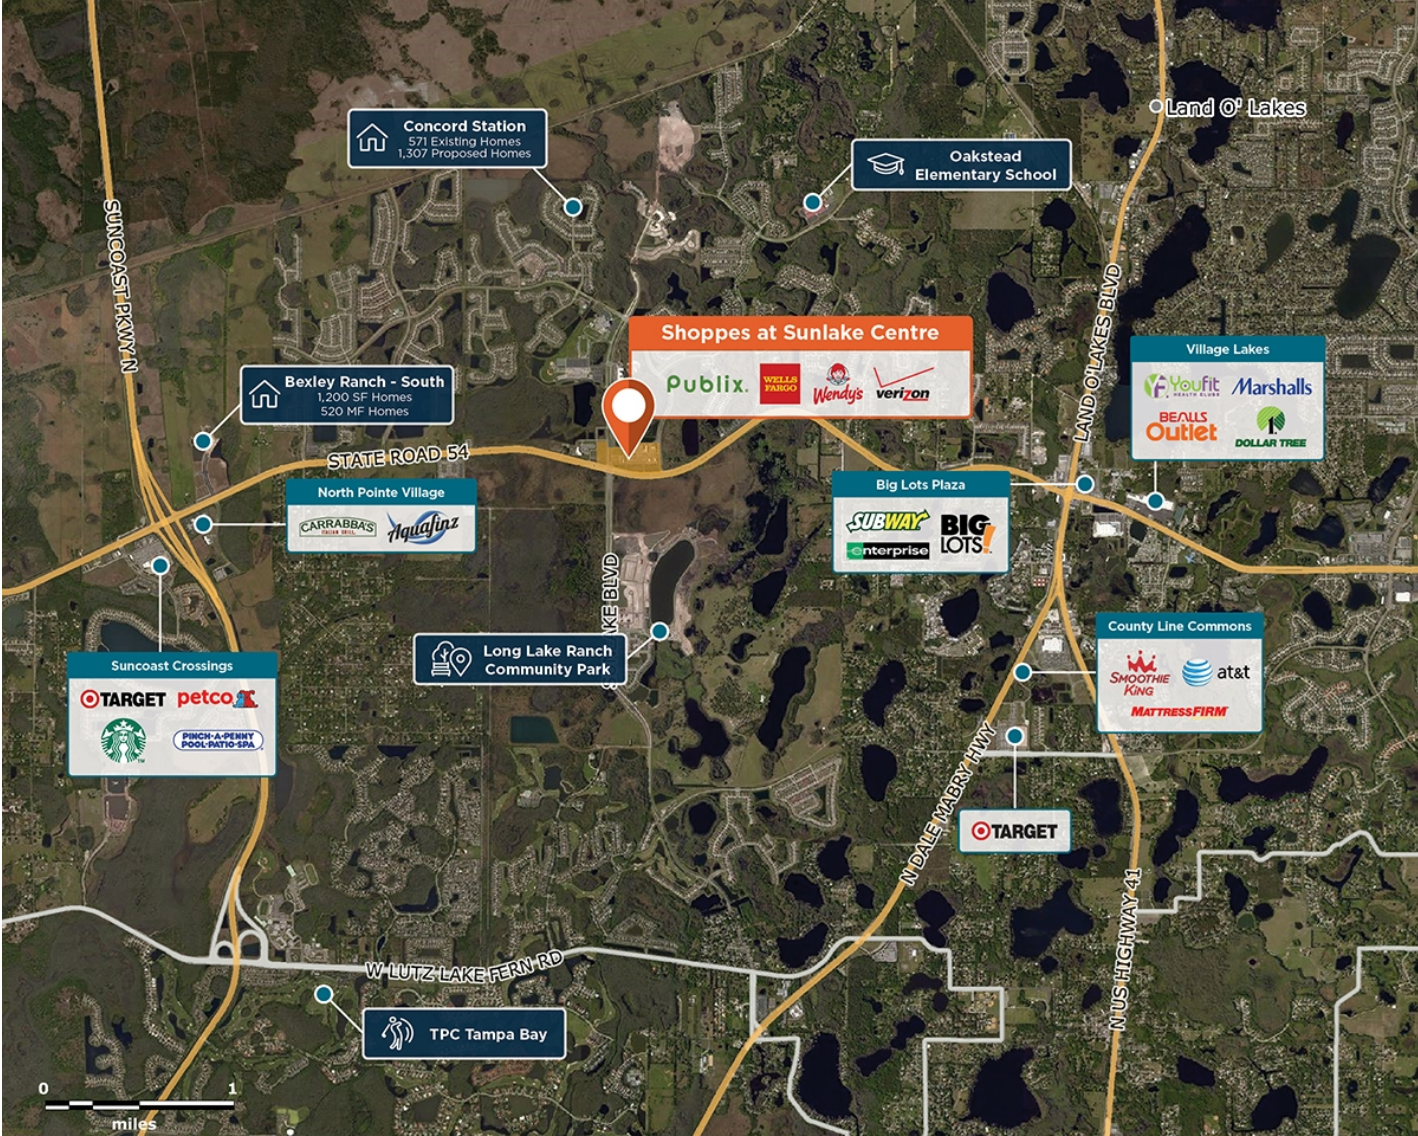

Shoppes at Sunlake Centre

📍 18911 State Road 54, Lutz, FL 33558

In one of the fastest growing areas of Pasco County, near multiple new housing developments.

Center Size: 116,995
Spaces Available: 1

Within 3 Miles

Population	48,468
Avg. Household Income	160,484
Avg. Home Value	$522,311
Annual Visits	2,856,856
Vehicles Per Day	38,634